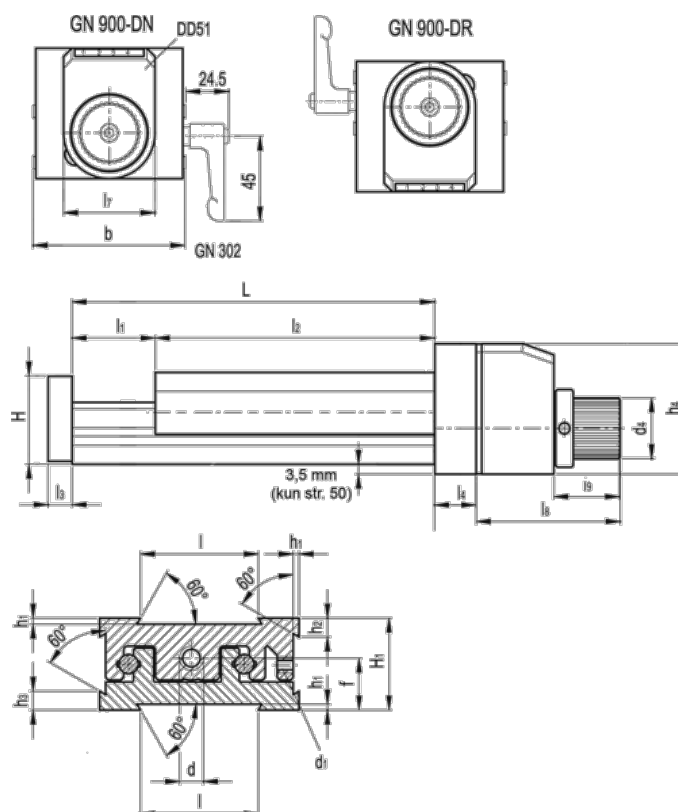

Article number: 20775011

Description: Adjustable slide unit
GN 900-50-120-50-DN-2

Measures

b = 50	h2 = 4.5	l7 = 33
d = M6x1	h3 = 7.0	l8 = 52
d1 = M4	h4 = 47	l9 = 24
d4 = 22	l = 30	
f = 13.0	L - l1 = 120-50	
H = 23.0	l2 = 70	
h1 = 1.5	l3 = 6	
H1 = 23	l4 = 12	